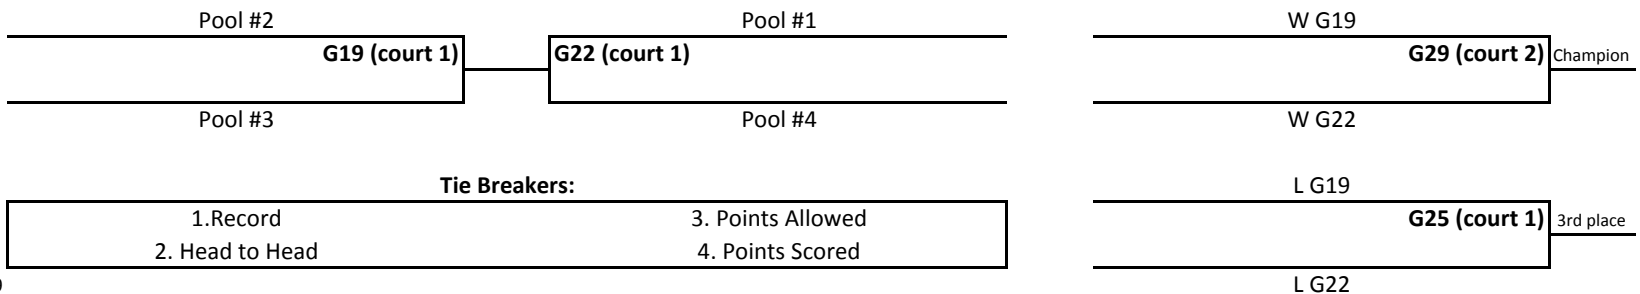

Showdown Championship Bracket